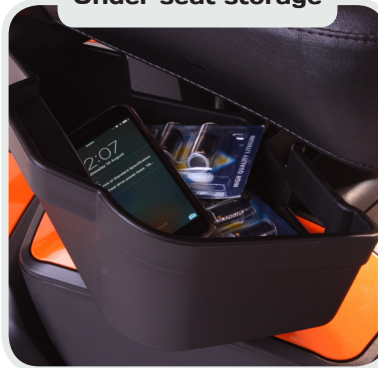

Under seat storage